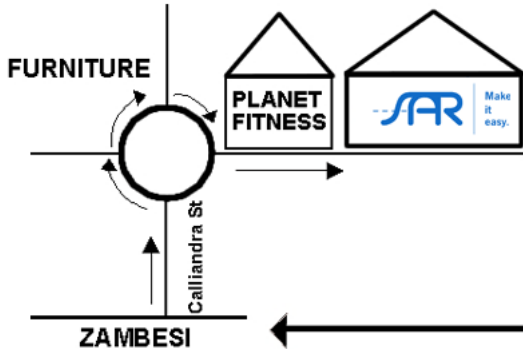

SAR Elektronik SA (PTY) Ltd.
59d Calliandra Rd.
Montana Park
0182 Pretoria

Tel.: +27 (0)12 - 523 - 9300
Fax: +27 (0)12 - 523 - 9333
email: rsa@sar.biz

When driving on the N1 north, take the Zambesi offramp.
After the tollgate, take the slipway to the left and drive west.
Take the first available road to your right – it has a robot – called Calliandra.
Go around the circle, taking the Planet Fitness exit – in at 6 out at 3 o'clock.
The last building on the left.